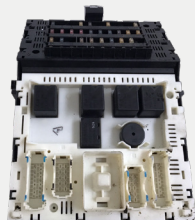

FUSE BOXES

Example of price range^(*):

From 80€ for a 308,
from 180€ for a RENAULT Megane I.