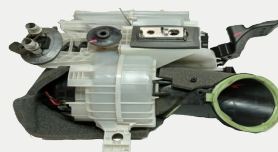

FUSE BOXES

Example of price range^(*):

From 80€ for a 308,
from 180€ for a RENAULT Megane I.

HEATERS

Example of price range^(*):

From 193€ for a 208,
from 175€ for a CITROËN C3.

ENGINE ECU

Example of price range^(*):