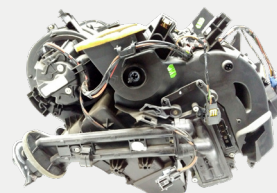

FUSE BOXES

Example of price range^(*):

From 80€ for a 308,
from 180€ for a RENAULT Megane I.

HEATERS

Example of price range^(*):

From 193€ for a 208,
from 175€ for a CITROËN C3.

ENGINE ECU

Example of price range^(*):