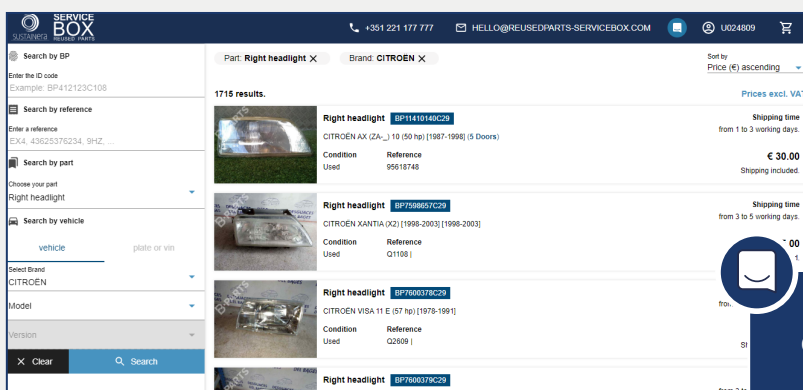

2 CREATE YOUR ACCOUNT

● Enter your details:

VAT number, company name, email address, billing, shipping address and data from Service Box (Repairer code, Importer code, User language, country).

If it's not your first visit, enter the VAT NUMBER

If the platform finds an existing number in the database, it will propose to identify as the company already registered, and afterwards will propose to add a new address.

3 SEARCH THE AVAILABLE PARTS

- Search your VIN / Plate number, select your model, browse the parts by families and confirm the basket with the parts selected.