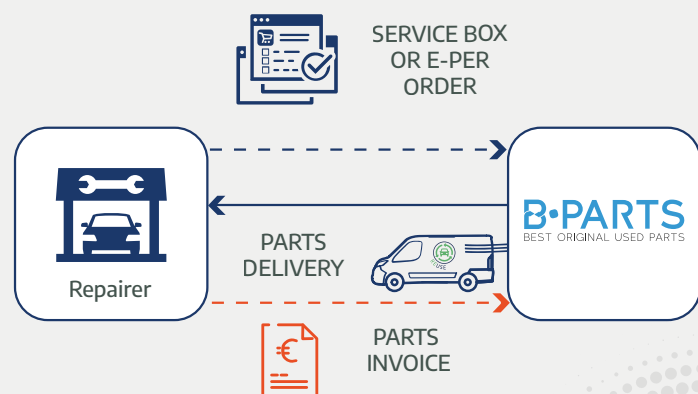

**ALL PARTS
14 DAYS
RETURN POLICY**

FLOW

The repairer makes its own
part selection and places the
order directly inside the REUSE
catalogue through Service Box
or EPER.

B-Parts will deliver and issue
invoice directly to the repairer.